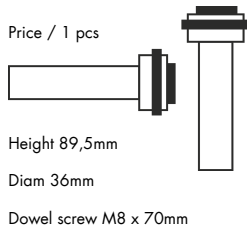

Door Stop for wall / floor

This door stopper can be mounted on ether wall or on the floor as you prefer.

Price / 1 pcs

Height 89,5mm

Diam 36mm

Dowel screw M8 x 70mm

DS 1 M	polished brass	door stopper	330 gr	42,50	53,13
DS 1 MB	brushed brass	door stopper	330 gr	42,50	53,13
DS 1 C	polished copper	door stopper	340 gr	59,50	74,38
DS 1 CB	brushed copper	door stopper	340 gr	59,50	74,38
DS 1 AS	black aluminium	door stopper	175 gr	44,50	55,63
DS 1 R	polished stainless steel	door stopper	310 gr	49,50	61,88
DS 1 RB	brushed stainless steel	door stopper	310 gr	49,50	61,88

Furniture legs

Our gorgeous furniture legs come in 2 different models and are made in solid materials.

The polished stainless steel is a great alternative to chrome coating.

The price is for one pcs.

CYLINDER - LEG

BN 2 M	polished brass	furniture leg / pcs	615 gr	34,50	43,13
BN 2 MB	brushed brass	furniture leg / pcs	615 gr	34,50	43,13
Price / 1 pcs BN 2 AS	black aluminium	furniture leg / pcs	270 gr	39,50	49,38
Diam 30 x Length 100mm BN 2 R	polished stainless steel	furniture leg / pcs	600 gr	49,50	61,88
Threaded rod 1 x M8 x 55mm BN 2 RB	brushed stainless steel	furniture leg / pcs	600 gr	49,50	61,88

BN 3 M	polished brass	furniture leg / pcs	1025 gr	39,50	49,38
BN 3 MB	brushed brass	furniture leg / pcs	1025 gr	39,50	49,38
Price / 1 pcs BN 2 AS	black aluminium	furniture leg / pcs	365 gr	49,50	61,88
Diam 30 x Length 170mm BN 3 R	polished stainless steel	furniture leg / pcs	1030 gr	59,50	74,38
Threaded rod 1 x M8 x 55mm BN 3 RB	brushed stainless steel	furniture leg / pcs	1030 gr	59,50	74,38

SCREW - M8 to M10

SCREW M8/M10	SKR 1 R	transition screw between M8/M10	6,00	7,50

Not included when order of legs above.