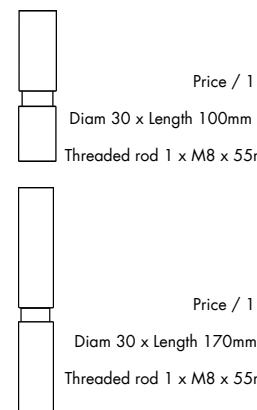

BN 2 M	polished brass	furniture leg / pcs	615 gr	29,05	36,32
BN 2 MB	brushed brass	furniture leg / pcs	615 gr	29,05	36,32
BN 2 AS	black aluminium	furniture leg / pcs	270 gr	33,26	41,58
BN 2 R	polished stainless steel	furniture leg / pcs	600 gr	41,68	52,11
BN 2 RB	brushed stainless steel	furniture leg / pcs	600 gr	41,68	52,11
BN 3 M	polished brass	furniture leg / pcs	1025 gr	33,26	41,58
BN 3 MB	brushed brass	furniture leg / pcs	1025 gr	33,26	41,58
BN 2 AS	black aluminium	furniture leg / pcs	365 gr	41,68	52,11
BN 3 R	polished stainless steel	furniture leg / pcs	1030 gr	50,11	62,63
BN 3 RB	brushed stainless steel	furniture leg / pcs	1030 gr	50,11	62,63

SCREW - M8 to M10

SCREW M8/M10	SKR 1 R	transition screw between M8/M10	5,05	6,32

Not included when order of legs above.