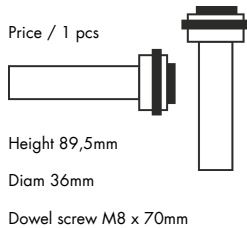

Door Stop for wall / floor

This door stopper can be mounted on either wall or on the floor as you prefer.

DS 1 M	polished brass	door stopper	330 gr	35,79	44,74
DS 1 MB	brushed brass	door stopper	330 gr	35,79	44,74
DS 1 C	polished copper	door stopper	340 gr	50,11	62,63
DS 1 CB	brushed copper	door stopper	340 gr	50,11	62,63
DS 1 AS	black aluminium	door stopper	175 gr	37,47	46,84
DS 1 R	polished stainless steel	door stopper	310 gr	41,68	52,11
DS 1 RB	brushed stainless steel	door stopper	310 gr	41,68	52,11

Furniture legs

Our gorgeous furniture legs come in 2 different models and are made in solid materials.

The polished stainless steel is a great alternative to chrome coating.

The price is for one pcs.

CYLINDER - LEG