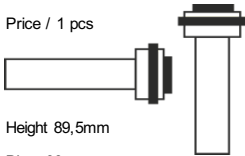

Door Stop for wall / floor

Price / 1 pcs

Height 89,5mm

Diam 36mm

Dowel screw M8 x 70mm

DS 1 M	polished brass	door stopper	330 gr	45,06	56,33
DS 1 MB	brushed brass	door stopper	330 gr	45,06	56,33
DS 1 AS	black aluminium	door stopper	175 gr	47,09	58,86
DS 1 R	polished stainless steel	door stopper	310 gr	52,15	65,19
DS 1 RB	brushed stainless steel	door stopper	310 gr	52,15	65,19

This door stopper can be mounted on ether wall or on the floor as you prefer.

Sliding Door Handle

1 side

Size 50 x 2mm (for 40mm hole)

SKJ 1 M	polished brass	sliding door handle	110 gr	16,10	20,13
SKJ 1 MB	brushed brass	sliding door handle	110 gr	16,10	20,13
SKJ 1 AS	black aluminium	sliding door handle	110 gr	30,28	37,85
SKJ 2 RB	brushed stainless steel	sliding door handle	110 gr	16,10	20,13

A sliding door handle, 1 side.

1 side

Size 170 x 60 x 4mm

LS 10 M / SKJ 1 M	polished brass	backplate/handle	235 gr	45,37	56,71
LS 10 MB / SKJ 1 MB	brushed brass	backplate/handle	235 gr	45,37	56,71
LS 10 RB / SKJ 1 RB	black aluminium	backplate/handle	235 gr	45,37	56,71
LS 10 AS / SKJ 2 AS	brushed stainless steel	backplate/handle	236 gr	50,43	63,04

A sliding door handle including a backplate, 1 side.

POLISH

POL1	Bottle, 200 ml	420 gr	25,22	31,52
POL4	Container, 50 ml	100 ml	10,03	12,53

This polish is very easy to use and washes off under water.

Perfect for brass, copper and stainless steel, include no abrasive ingredients.

(with environment friendly ingredients)

CYLINDER legs

CYLINDER 100

Price / 1 pcs

Diam 30 x Length 100mm

Threaded rod 1 x M8 x 55mm

BN 2 M	polished brass	furniture leg / pcs	615 gr	36,96	46,20
BN 2 MB	brushed brass	furniture leg / pcs	615 gr	36,96	46,20
BN 2 AS	black aluminium	furniture leg / pcs	270 gr	42,03	52,53
BN 2 R	polished stainless steel	furniture leg / pcs	600 gr	52,15	65,19
BN 2 RB	brushed stainless steel	furniture leg / pcs	600 gr	52,15	65,19

Delivered with a M8 screw. Price is for 1 pcs.

CYLINDER 170

Price / 1 pcs

Diam 30 x Length 170mm

Threaded rod 1 x M8 x 55mm

BN 3 M	polished brass	furniture leg / pcs	1025 gr	42,03	52,53
BN 3 MB	brushed brass	furniture leg / pcs	1025 gr	42,03	52,53
BN 2 AS	black aluminium	furniture leg / pcs	365 gr	52,15	65,19
BN 3 R	polished stainless steel	furniture leg / pcs	1030 gr	62,28	77,85
BN 3 RB	brushed stainless steel	furniture leg / pcs	1030 gr	62,28	77,85

Delivered with a M8 screw. Price is for 1 pcs.

BÄCCMAN & BERGLUND SWEDEN AB

SKIPPARGATAN 75 | 115 30 STOCKHOLM | SWEDEN | TEL. +46 (0) 8 66 99 100 | CUSTOMERSERVICE@BB-SWEDEN.SE

page 9 of 9