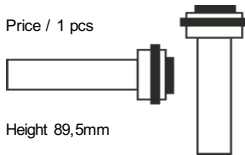

DOOR STOP for wall / floor

Price / 1 pcs

Height 89,5mm

Diam 36mm

Dowel screw M8 x 70mm

DS 1 M	polished brass	door stopper	330 gr	37,87	47,34
DS 1 MB	brushed brass	door stopper	330 gr	37,87	47,34
DS 1 AS	black aluminium	door stopper	175 gr	39,57	49,47
DS 1 R	polished stainless steel	door stopper	310 gr	43,83	54,79
DS 1 RB	brushed stainless steel	door stopper	310 gr	43,83	54,79

This door stopper can be mounted on ether wall or on the floor as you prefer.

SLIDING DOOR handle

1 side

Size 50 x 2mm (for 40mm hole)

SKJ 1 M	polished brass	sliding door handl	110 gr	13,53	16,91
SKJ 1 MB	brushed brass	sliding door handl	110 gr	13,53	16,91
SKJ 1 AS	black aluminium	sliding door handl	110 gr	25,45	31,81
SKJ 2 RB	brushed stainless steel	sliding door handl	110 gr	13,53	16,91

A sliding door handle, 1 side.

1 side

Size 170 x 60 x 4mm

LS 10 M / SKJ 1 M	polished brass	backplate/handle	235 gr	38,13	47,66
LS 10 MB / SKJ 1 MB	brushed brass	backplate/handle	235 gr	38,13	47,66
LS 10 RB / SKJ 1 RB	black aluminium	backplate/handle	235 gr	38,13	47,66
LS 10 AS / SKJ 2 AS	brushed stainless steel	backplate/handle	236 gr	42,38	52,98

A sliding door handle including backplate, 1 side.

POLISH

POL1	Bottle, 200 ml	420 gr	21,19	26,49
POL4	Container, 50 ml	100 ml	8,43	10,53

This polish is very easy to use and washes off under water.

Perfect for brass, copper and stainless steel, include no abrasive ingredients.

(with environment friendly ingredients)

CYLINDER legs

CYLINDER 100

Price / 1 pcs

Diam 30 x Length 100mm

Threaded rod 1 x M8 x 55mm

BN 2 M	polished brass	furniture leg / pcs	615 gr	31,06	38,83
BN 2 MB	brushed brass	furniture leg / pcs	615 gr	31,06	38,83
BN 2 AS	black aluminium	furniture leg / pcs	270 gr	35,32	44,15
BN 2 R	polished stainless steel	furniture leg / pcs	600 gr	43,83	54,79
BN 2 RB	brushed stainless steel	furniture leg / pcs	600 gr	43,83	54,79

Delivered with a M8 screw. Price is for 1 pcs.

CYLINDER 170

Price / 1 pcs

Diam 30 x Length 170mm

Threaded rod 1 x M8 x 55mm

BN 3 M	polished brass	furniture leg / pcs	1025 gr	35,32	44,15
BN 3 MB	brushed brass	furniture leg / pcs	1025 gr	35,32	44,15
BN 2 AS	black aluminium	furniture leg / pcs	365 gr	43,83	54,79
BN 3 R	polished stainless steel	furniture leg / pcs	1030 gr	52,34	65,43
BN 3 RB	brushed stainless steel	furniture leg / pcs	1030 gr	52,34	65,43

Delivered with a M8 screw. Price is for 1 pcs.

BÄCCMAN & BERGLUND SWEDEN AB

SKEPPARGATAN 75 | 115 30 STOCKHOLM | SWEDEN | TEL. +46 (0) 8 66 99 100 | CUSTOMERSERVICE@BB-SWEDEN.SE

page 9 of 9