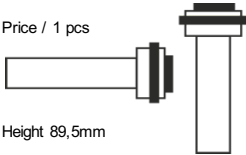

DOOR STOP for wall / floor

Price / 1 pcs

Height 89,5mm

Diam 36mm

Dowel screw M8 x 70mm

DS 1 M	polished brass	door stopper	330 gr	35,79	44,74
DS 1 MB	brushed brass	door stopper	330 gr	35,79	44,74
DS 1 C	polished copper	door stopper	340 gr	50,11	62,63
DS 1 CB	brushed copper	door stopper	340 gr	50,11	62,63
DS 1 AS	black aluminium	door stopper	175 gr	37,47	46,84
DS 1 R	polished stainless steel	door stopper	310 gr	41,68	52,11
DS 1 RB	brushed stainless steel	door stopper	310 gr	41,68	52,11

This door stopper can be mounted on ether wall or on the floor as you prefer.

SLIDING DOOR handle

1 side

Size 50 x 2mm (for 40mm hole)

SKJ 1 M	polished brass	sliding door handl	110 gr	12,55	15,68
SKJ 1 MB	brushed brass	sliding door handl	110 gr	12,55	15,68
SKJ 1 AS	black aluminium	sliding door handl	110 gr	25,18	31,47
SKJ 2 RB	brushed stainless steel	sliding door handl	110 gr	12,55	15,68

A sliding door handle, 1 side.

1 side

Size 170 x 60 x 4mm

LS 10 M / SKJ 1 M	polished brass	backplate/handle	235 gr	37,73	47,16
LS 10 MB / SKJ 1 MB	brushed brass	backplate/handle	235 gr	37,73	47,16
LS 10 RB / SKJ 1 RB	black aluminium	backplate/handle	235 gr	37,73	47,16
LS 10 AS / SKJ 2 AS	brushed stainless steel	backplate/handle	236 gr	41,94	52,42

A sliding door handle including backplate, 1 side.

POLISH

POLISH	Do not scratch the surface	420 gr	24,84	31,05

This polish is very easy to use and washes off under water.

Perfect for brass, copper, stainless steel and chrome and do not scratch the surface.

(with environment friendly ingredients)

CYLINDER legs

CYLINDER 100

Price / 1 pcs

Diam 30 x Length 100mm

Threaded rod 1 x M8 x 55mm

BN 2 M	polished brass	furniture leg / pcs	615 gr	29,05	36,32
BN 2 MB	brushed brass	furniture leg / pcs	615 gr	29,05	36,32
BN 2 AS	black aluminium	furniture leg / pcs	270 gr	33,26	41,58
BN 2 R	polished stainless steel	furniture leg / pcs	600 gr	41,68	52,11
BN 2 RB	brushed stainless steel	furniture leg / pcs	600 gr	41,68	52,11

Delivered with a M8 screw. Price is for 1 pcs.

CYLINDER 170

Price / 1 pcs

Diam 30 x Length 170mm

Threaded rod 1 x M8 x 55mm

BN 3 M	polished brass	furniture leg / pcs	1025 gr	33,26	41,58
BN 3 MB	brushed brass	furniture leg / pcs	1025 gr	33,26	41,58
BN 2 AS	black aluminium	furniture leg / pcs	365 gr	41,68	52,11
BN 3 R	polished stainless steel	furniture leg / pcs	1030 gr	50,11	62,63
BN 3 RB	brushed stainless steel	furniture leg / pcs	1030 gr	50,11	62,63

Delivered with a M8 screw. Price is for 1 pcs.

BÄCCMAN & BERGLUND SWEDEN AB

SKEPPARGATAN 75 | 115 30 STOCKHOLM | SWEDEN | TEL. +46 (0) 8 66 99 100 | CUSTOMERSERVICE@BB-SWEDEN.SE

page 9 of 9